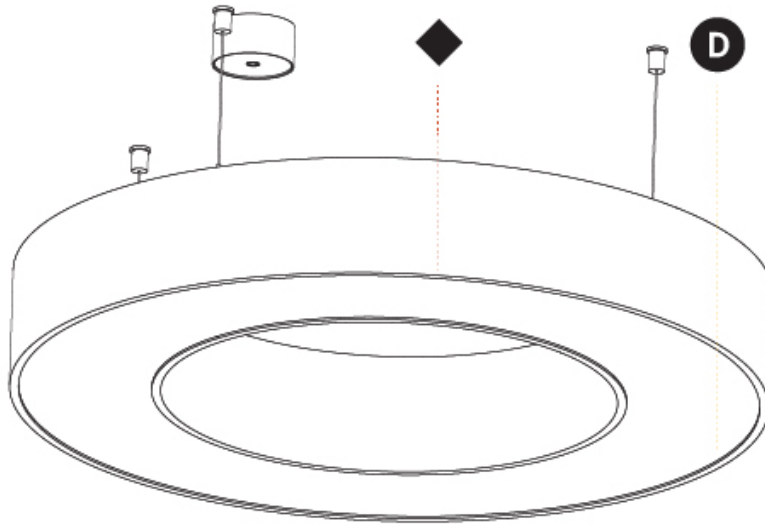

A30201-

PROJECT

TYPE

SPECIFIER

QUANTITY

DATE