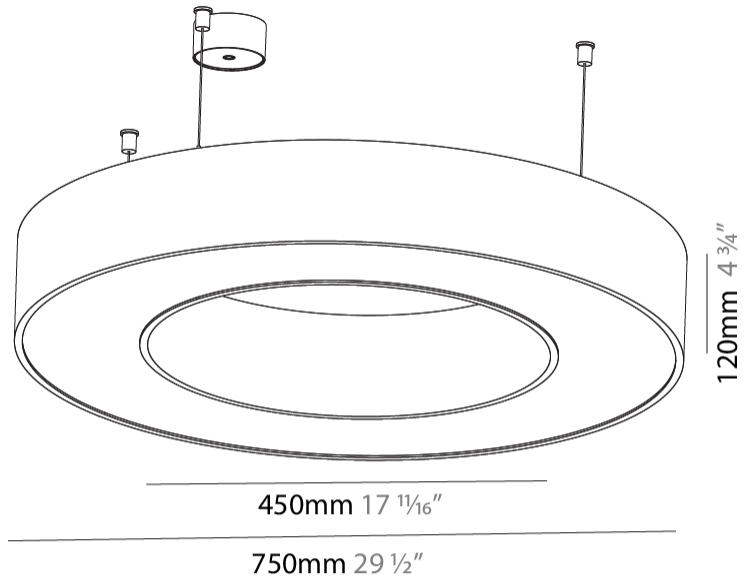

GENERAL

Series: Glorious
Subseries: Glorious
Brand: Prolight
Division: Architectural
Mounting Type: Suspension
Mounting Location: Ceiling
Subcategory: Ambient

PHYSICAL

Shape: Round
Diameter (mm): 750
Diameter (in): 29 1/2
Height (mm): 120
Height (in): 4 3/4
Max. Overall Height (mm): 2120
Max. Overall Height (in): 83 7/16
Light Distribution: Direct
Weight (kg): 7.062
Weight (lbs): 15.56
Diffuser: [PMMA - Opal or Micro-Prism](#)
Fixture Finish: [SSR / BKV / CWI / CRY / HAB / LAG / UFT / ITA / RUA / RUR / MIC / FTG / MYG / TWT / LOD / PUS / FRO / FUP / KIA / POP / BLS / SPG / MEY / GOH / GUM / CHC / COM / ABZ / JAG / OBR / MOS / ROR](#)
Fixture Material: Aluminum

ELECTRICAL

Lamp Type: LED (Zhaga Standard)
Input Wattage (W): 30
Total Output Wattage (W): 24 / 19.2 (3500K)
Dimming: [Non-Dimming / Phase Dimming (120Vac only) / 0-10V Dimming](#)
Driver Included: Yes
Driver Location: Integrated
Driver Type: Constant Current
Driver Class: Class 2
Input Voltage (V): 120 - 277
Constant Current (MA): 350 / 600 (3500K)

LED

[Color Temperature (°K): 3000 / 3500 / 4000](#)
Max. Delivered Lumen (lm): 2770 / 2862 / 2920
CRI: >80 CRI
Efficiency (%): 65
Lamp Life (hrs): 50000

OPTICAL

RATINGS AND CERTIFICATIONS

Certified By: Certified for North American Standards
IP rating: IP20