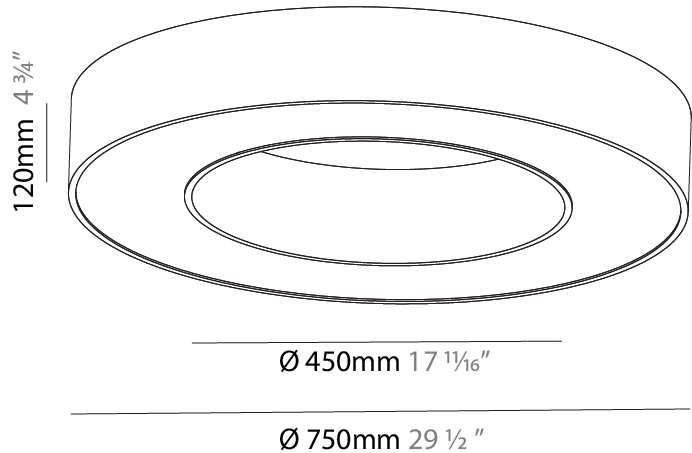

1. To build a product code in our configurator select the specify button on the base model # product page
2. To build a manual product code on this datasheet choose from the options listed below in blue font and add the suffix to the base model #

GENERAL

Series: Glorious
Subseries: Glorious
Brand: Prolicht
Division: Architectural
Mounting Type: Surface
Mounting Location: Ceiling
Subcategory: Ambient

PHYSICAL

Shape: Round
Diameter (mm): 750
Diameter (in): 29 1/2
Height (mm): 120
Height (in): 4 3/4
Light Distribution: Direct
Weight (kg): 7.044
Weight (lbs): 15.50
Diffuser: PMMA - Opal or Micro-Prism
Fixture Finish: SSR / BKV / CWI / CRY / HAB / LAG / UFT / ITA / RUA / RUR / MIC / FTG / MYG / TWT / LOD / PUS / FRO / FUP / KIA / POP / BLS / SPG / MEY / GOH / GUM / CHC / COM / ABZ / JAG / OBR / MOS / ROR
Fixture Material: Aluminum

ELECTRICAL

Lamp Type: LED (Zhaga Standard)
Input Wattage (W): 30
Total Output Wattage (W): 24 / 19.2 (3500K)
Dimming: Non-Dimming / Phase Dimming (120Vac only) / 0-10V Dimming
Driver Included: Yes
Driver Location: Integrated
Driver Type: Constant Current - 120 / 277Vac
Driver Class: Class 2
Input Voltage (V): 120 - 277
Constant Current (MA): 350 / 600 (3500K)

LED

Color Temperature (°K): 3000 / 3500 / 4000
Max. Delivered Lumen (lm): 2770 / 2862 / 2920
CRI: >80 CRI
Efficiency (%): 65
Lamp Life (hrs): 50000

OPTICAL

RATINGS AND CERTIFICATIONS

Certified By: Certified for North American Standards
IP rating: IP20